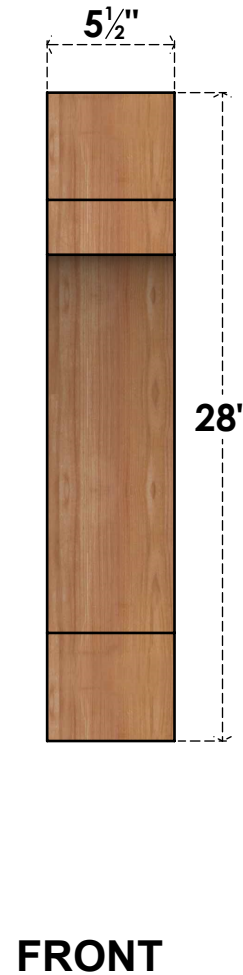

# BRC06X16X28MRC00SWR

5 1/2"W X 16"D X 28"H MERCED SMOOTH BRACE, WESTERN RED CEDAR

EKENA MILLWORK  
 2300 WEST MAIN ST.  
 CLARKSVILLE, TX 75426  
 TOLL FREE: 866-607-0453  
 WWW.EKENAMILLWORK.COM

### NOTES

1. INSTALLATION TO BE COMPLETED IN ACCORDANCE WITH MANUFACTURER'S SPECIFICATIONS.
2. DRAWING MAY NOT BE TO SCALE
3. THIS DRAWING IS INTENDED FOR DESIGN AND PLANNING PURPOSES ONLY.
4. ALL INFORMATION CONTAINED HEREIN WAS CURRENT AT THE TIME OF DEVELOPMENT BUT MUST BE REVIEWED AND APPROVED BY THE PRODUCT MANUFACTURER TO BE CONSIDERED ACCURATE.
5. PRODUCTS ARE NOT KILN DRIED. THIS ITEM IS UNIQUE AND WILL CONTAIN THE NATURAL VARIATIONS THAT THE WOOD SPECIES OFFERS. THIS MAY RESULT IN VARIATIONS UP TO 1/4"