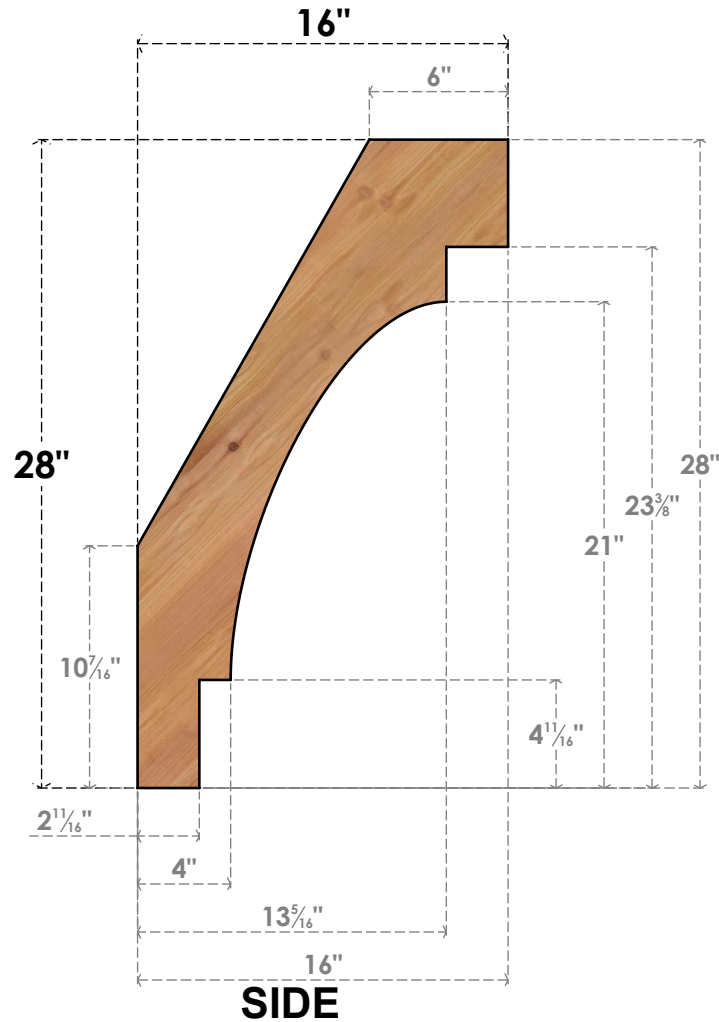

# BRC06X16X28MRC00SWR

5 1/2"W X 16"D X 28"H MERCED SMOOTH BRACE, WESTERN RED CEDAR

EKENA MILLWORK  
 2300 WEST MAIN ST.  
 CLARKSVILLE, TX 75426  
 TOLL FREE: 866-607-0453  
 WWW.EKENAMILLWORK.COM

### NOTES

1. INSTALLATION TO BE COMPLETED IN ACCORDANCE WITH MANUFACTURER'S SPECIFICATIONS.
2. DRAWING MAY NOT BE TO SCALE
3. THIS DRAWING IS INTENDED FOR DESIGN AND PLANNING PURPOSES ONLY.
4. ALL INFORMATION CONTAINED HEREIN WAS CURRENT AT THE TIME OF DEVELOPMENT BUT MUST BE REVIEWED AND APPROVED BY THE PRODUCT MANUFACTURER TO BE CONSIDERED ACCURATE.
5. PRODUCTS ARE NOT KILN DRIED. THIS ITEM IS UNIQUE AND WILL CONTAIN THE NATURAL VARIATIONS THAT THE WOOD SPECIES OFFERS. THIS MAY RESULT IN VARIATIONS UP TO 1/4"